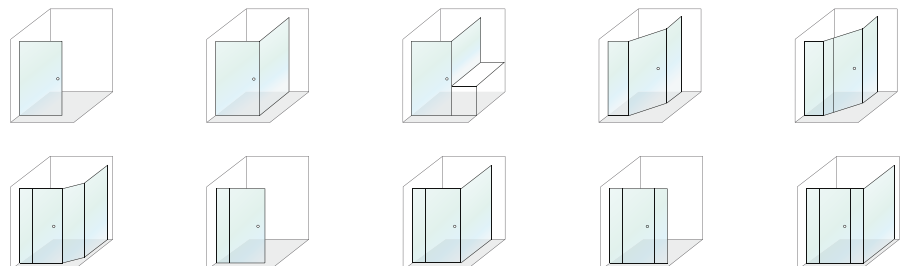

configurations